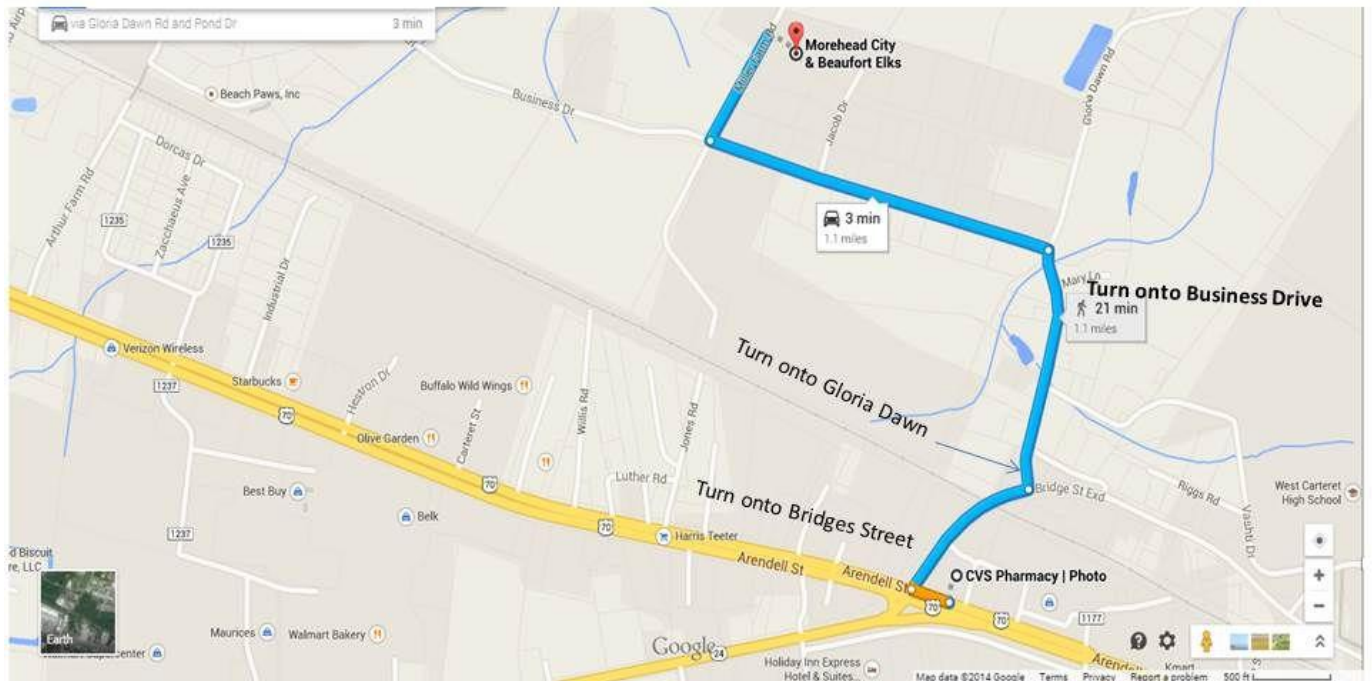

Map Location of Elks Lodge Morehead City

Step by step directions:

From Newport and points west:

Reference Landmark: Parker Honda Dealership

- Turn left onto Old Airport Rd
- 0.5 mi
- Turn right onto Business Dr
- 0.8 mi
- Turn left onto Miller Farm Rd
- Destination will be on the right 0.1 mile

Morehead City-Beaufort Elks Lodge #1710
400 Miller Farm Rd, Morehead City, NC 28557
www.moreheadcitybeaufortelks.com